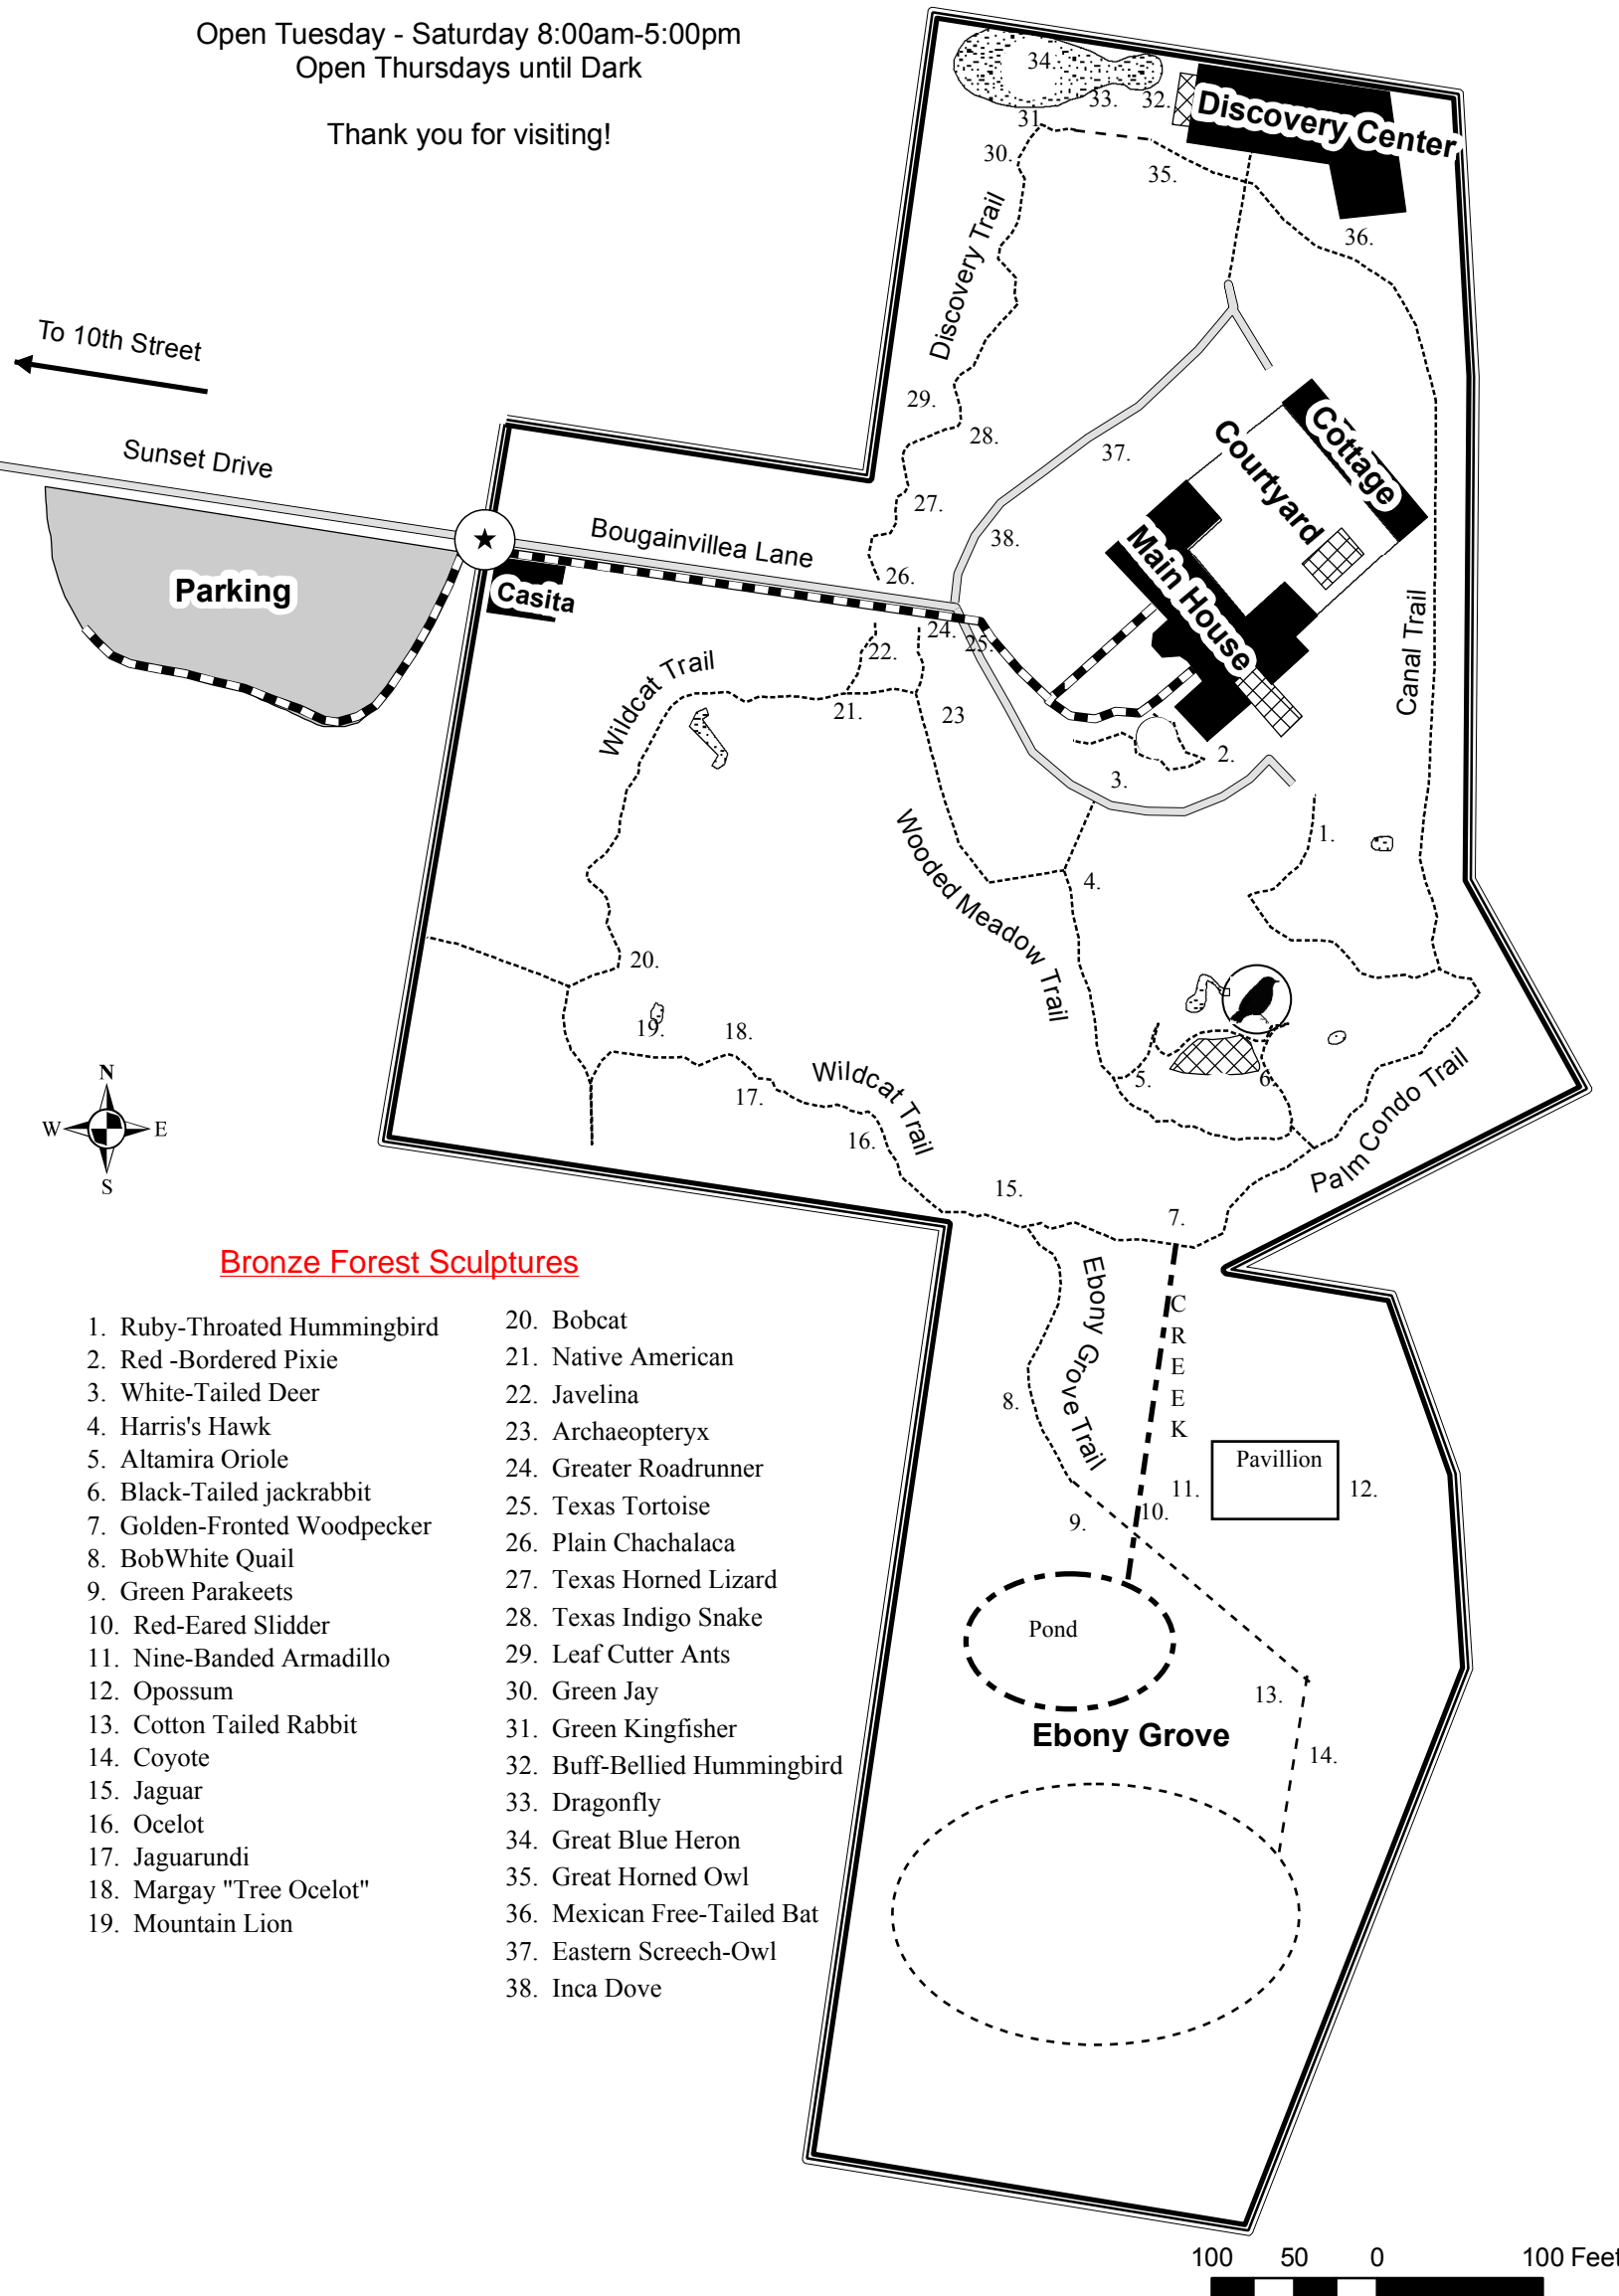

QUINTA MAZATLAN

600 Sunset Dr.
McAllen, TX 78503

www.quintamazatlan.com
(956) 681-3370

Open Tuesday - Saturday 8:00am-5:00pm
Open Thursdays until Dark

Thank you for visiting!

Bronze Forest Sculptures

- | | |
|------------------------------|------------------------------|
| 1. Ruby-Throated Hummingbird | 20. Bobcat |
| 2. Red-Bordered Pixie | 21. Native American |
| 3. White-Tailed Deer | 22. Javelina |
| 4. Harris's Hawk | 23. Archaeopteryx |
| 5. Altamira Oriole | 24. Greater Roadrunner |
| 6. Black-Tailed jackrabbit | 25. Texas Tortoise |
| 7. Golden-Fronted Woodpecker | 26. Plain Chachalaca |
| 8. BobWhite Quail | 27. Texas Horned Lizard |
| 9. Green Parakeets | 28. Texas Indigo Snake |
| 10. Red-Eared Slidder | 29. Leaf Cutter Ants |
| 11. Nine-Banded Armadillo | 30. Green Jay |
| 12. Opossum | 31. Green Kingfisher |
| 13. Cotton Tailed Rabbit | 32. Buff-Bellied Hummingbird |
| 14. Coyote | 33. Dragonfly |
| 15. Jaguar | 34. Great Blue Heron |
| 16. Ocelot | 35. Great Horned Owl |
| 17. Jaguarundi | 36. Mexican Free-Tailed Bat |
| 18. Margay "Tree Ocelot" | 37. Eastern Screech-Owl |
| 19. Mountain Lion | 38. Inca Dove |