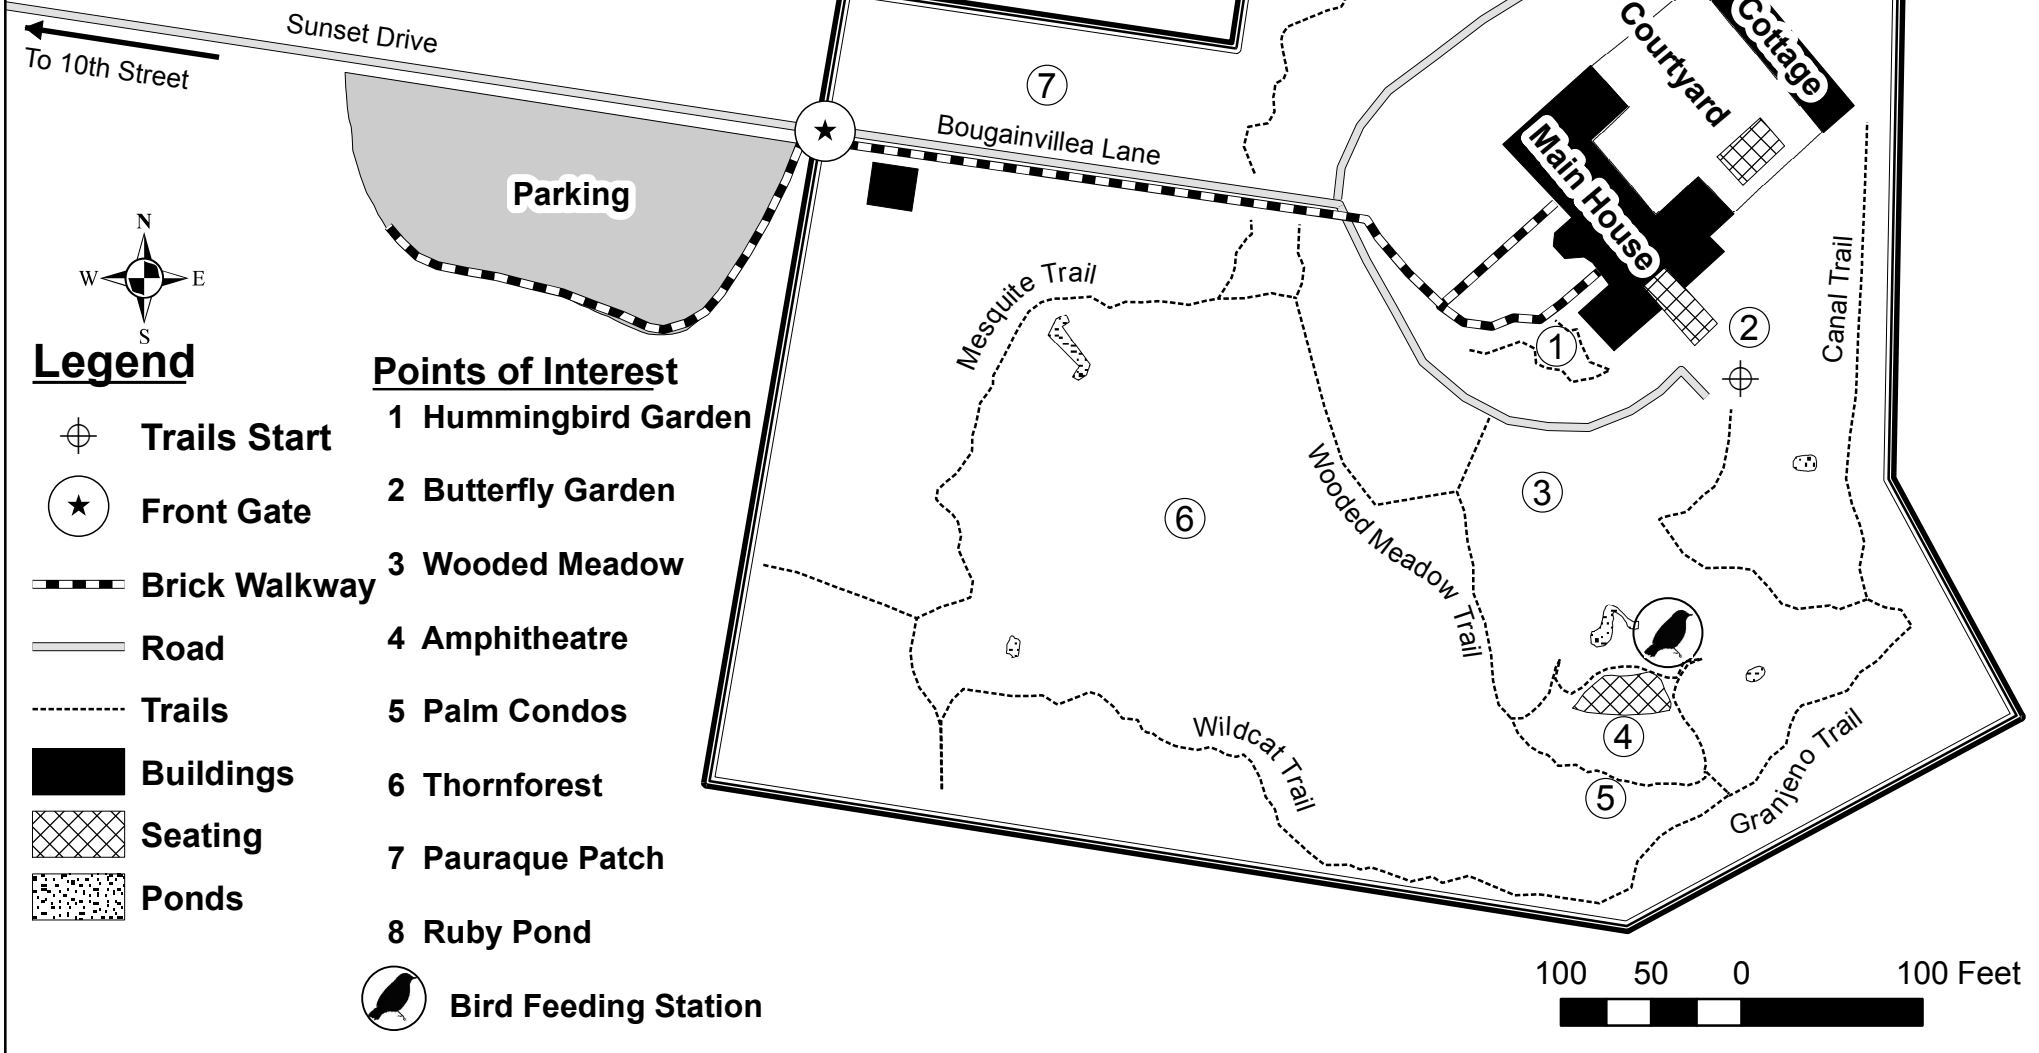

QUINTA MAZATLAN

600 Sunset Dr.
McAllen, TX 78503

www.quintamazatlan.com
(956) 681-3370

Thank you for visiting!

Sunset Drive
To 10th Street

Parking

Bougainvillea Lane

Discovery Center

Courtyard
Cottage

Main House

Canal Trail

Mesquite Trail

Wooded Meadow Trail

Wildcat Trail

Granjeno Trail

Legend

- Trails Start
- Front Gate
- Brick Walkway
- Road
- Trails
- Buildings
- Seating
- Ponds

Points of Interest

- 1 Hummingbird Garden
- 2 Butterfly Garden
- 3 Wooded Meadow
- 4 Amphitheatre
- 5 Palm Condos
- 6 Thornforest
- 7 Pauraque Patch
- 8 Ruby Pond

Bird Feeding Station